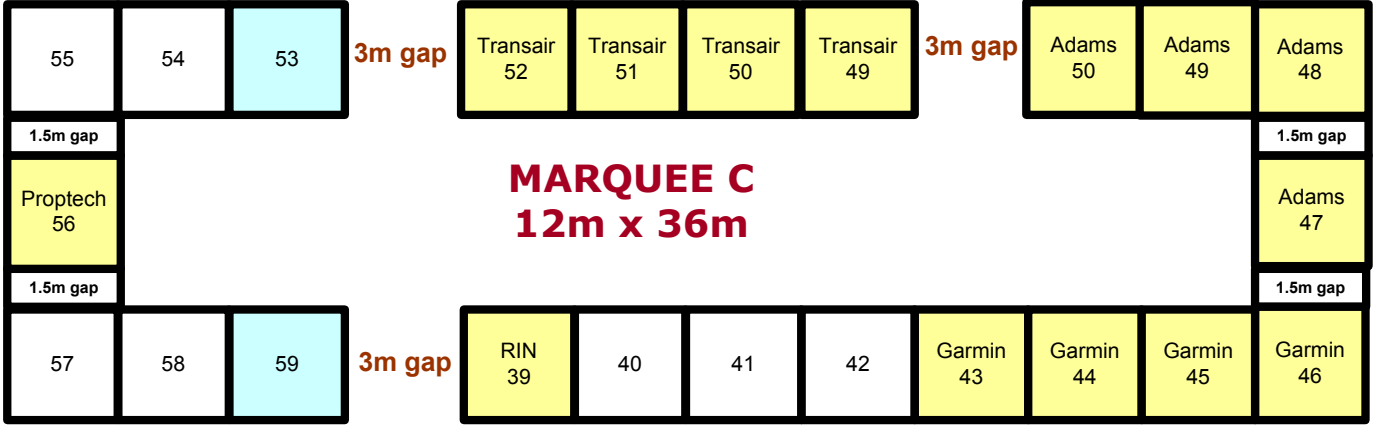

LAYOUTS ARE SUBJECT TO CHANGE
PLEASE CONTACT LAA HQ FOR AVAILABILITY

| | |
|---------------|---------------|
| Cost: £250 | Cost: £265 |
|---------------|---------------|

To Homebuilders Centre

Outside