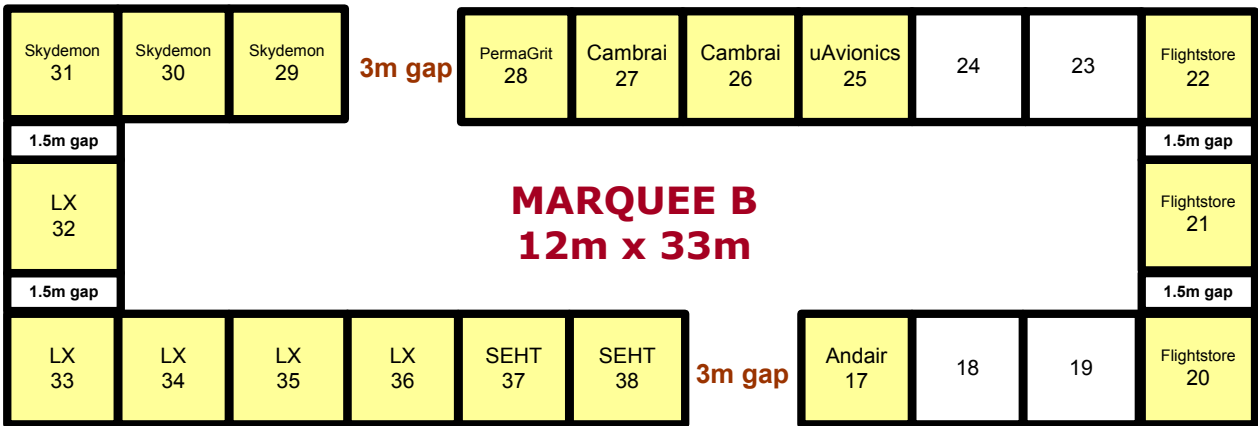

LAYOUTS ARE SUBJECT TO CHANGE
PLEASE CONTACT LAA HQ FOR AVAILABILITY

| | |
|---------------|---------------|
| Cost: £250 | Cost: £265 |
|---------------|---------------|

To Homebuilders Centre

Outside