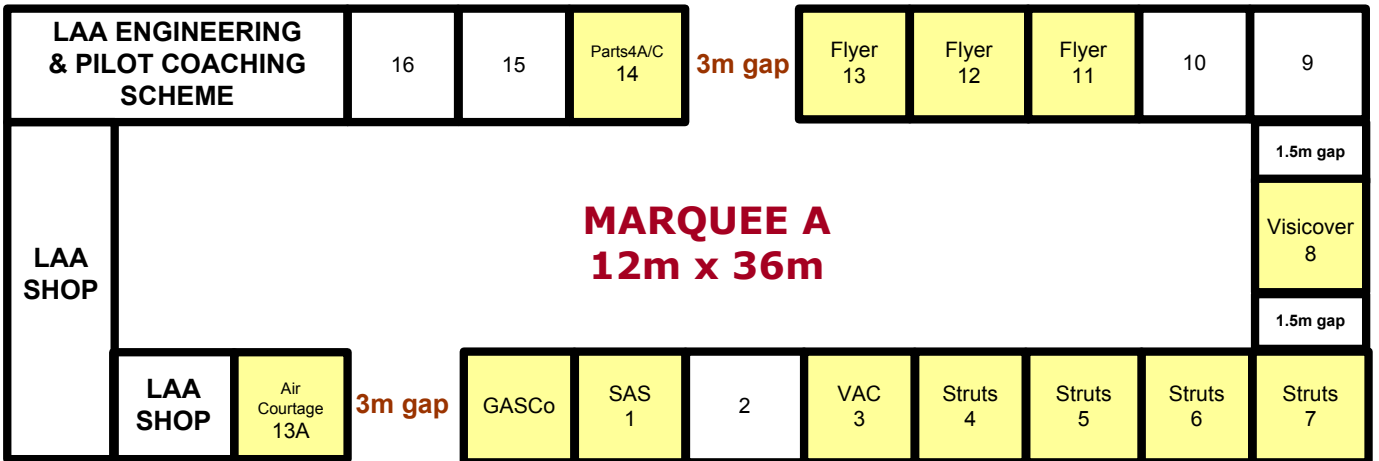

LAYOUTS ARE SUBJECT TO CHANGE
PLEASE CONTACT LAA HQ FOR AVAILABILITY

| | |
|---------------|---------------|
| Cost: £250 | Cost: £265 |
|---------------|---------------|

To Homebuilders Centre

Outside